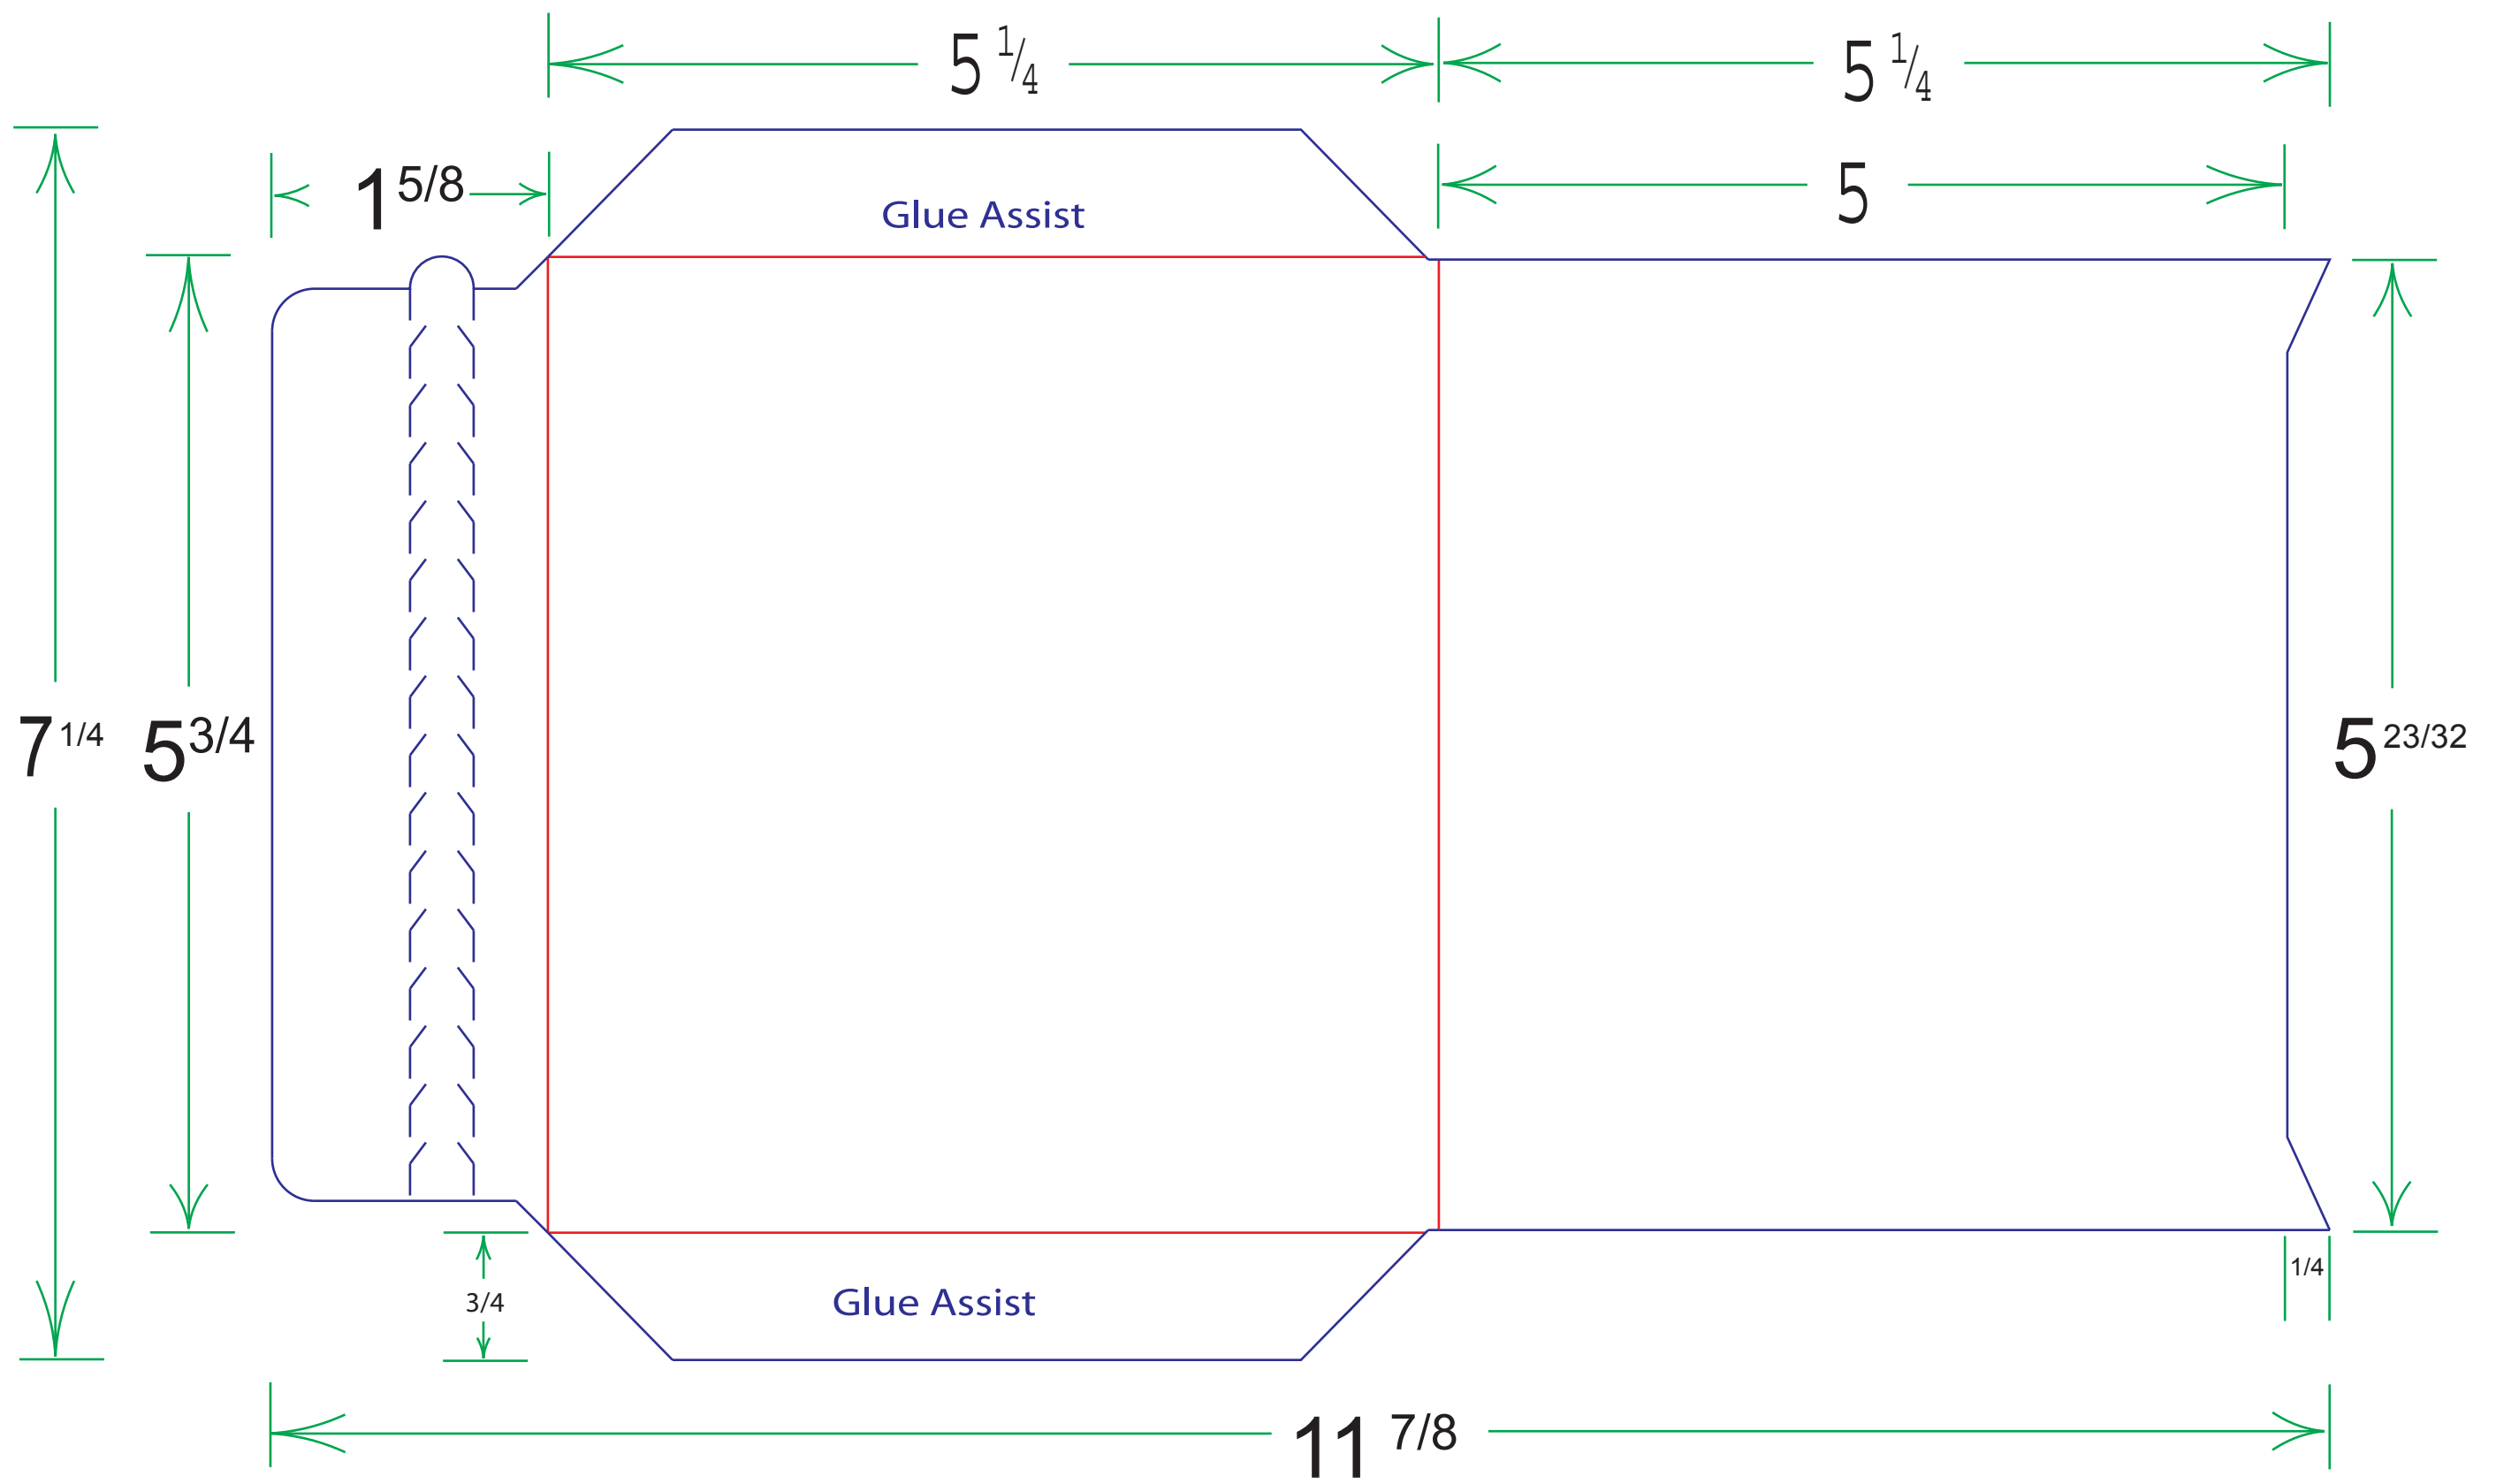

Printed Side

Ref: Single Disc Mailer

Die#: 1063

Modified: 1-11-06